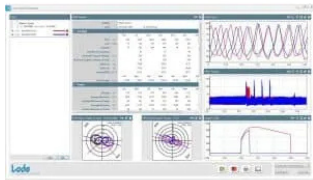

Dr. Martijn van Hooff - Máxima Medisch Centrum

The standard in Ergometry

Products

Excalibur Sport

Excalibur Sport
Pedal Force Measurement

Valiant 2 Sport
Valiant 2 Sport XL

Katana Sport
Katana Sport XL

Valiant Ultra series
Diverse dimensions

Brachumera Sport

Brachumera Sport
Pedal Force Measurement

Lode Ergometry
Manager Software

Esseda Wheelchair
Ergometer